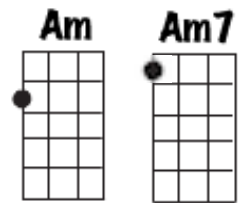

Am Gmaj7 C
Nothing more nothing less love is the best

Am Amadd9 Am Amadd9 G
How can it be that we can say so much without words