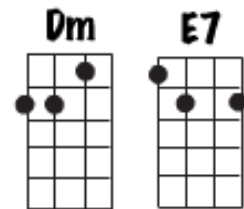

# It Must Be Love

Am Amadd9 Am Amadd9 G  
I never thought I'd miss you half as much as I do

Am Amadd9 Am Amadd9 G  
I never thought I'd feel this way the way I feel about you

Em7 A9 Dm E7  
As soon as I wake up any night any day

Am Am+7 Am7 D7  
I know that it's you I need to take the blues a way

## Chorus:

G Gmaj7 C G Gmaj7 C  
It must be love love love It must be love love love

Am Gmaj7 C  
Nothing more nothing less love is the best

Am Amadd9 Am Amadd9 G  
How can it be that we can say so much without words

Am Amadd9 Am Amadd9 G  
Bless you and bless me baby bless the bees and the birds

Em7 A9 Dm E7  
I've got to be near you every night every day

Am Am+7 Am7 D7  
I couldn't be happy baby in any other way