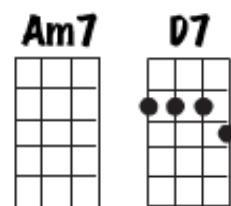

Am Amadd9 Am Amadd9 G
Bless you and bless me baby bless the bees and the birds