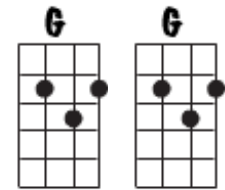

# It Must Be Love

Am Amadd9 Am Amadd9 G  
I never thought I'd miss you half as much as I do

Am Amadd9 Am Amadd9 G  
I never thought I'd feel this way the way I feel about you

Em7 A9 Dm E7  
As soon as I wake up any night any day

Am Am+7 Am7 D7  
I know that it's you I need to take the blues a way

Am Amadd9 Am Amadd9 G  
Bless you and bless me baby bless the bees and the birds

Em7 A9 Dm E7  
I've got to be near you every night every day

Am Am+7 Am7 D7  
I couldn't be happy baby in any other way