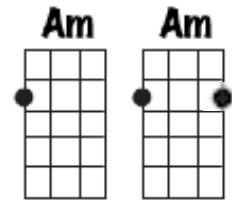

# It Must Be Love

Am Amadd9 Am Amadd9 G  
I never thought I'd miss you half as much as I do

Am Amadd9 Am Amadd9 G  
I never thought I'd feel this way the way I feel about you

Em7 A9 Dm E7  
As soon as I wake up any night any day

Am Am+7 Am7 D7  
I know that it's you I need to take the blues a way

## Chorus:

G Gmaj7 C G Gmaj7 C  
It must be love love love It must be love love love

Am Gmaj7 C  
Nothing more nothing less love is the best

Am Amadd9 Am Amadd9 G  
How can it be that we can say so much without words

Am Amadd9 Am Amadd9 G  
Bless you and bless me baby bless the bees and the birds

Em7 A9 Dm E7  
I've got to be near you every night every day

Am Am+7 Am7 D7  
I couldn't be happy baby in any other way