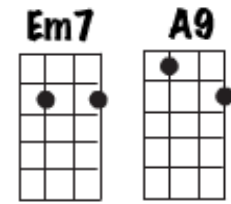

# It Must Be Love

Am Amadd9 Am Amadd9 G  
I never thought I'd miss you half as much as I do

Am Amadd9 Am Amadd9 G  
I never thought I'd feel this way the way I feel about you

Em7 A9 Dm E7  
As soon as I wake up any night any day

Am Am+7 Am7 D7  
I know that it's you I need to take the blues a way